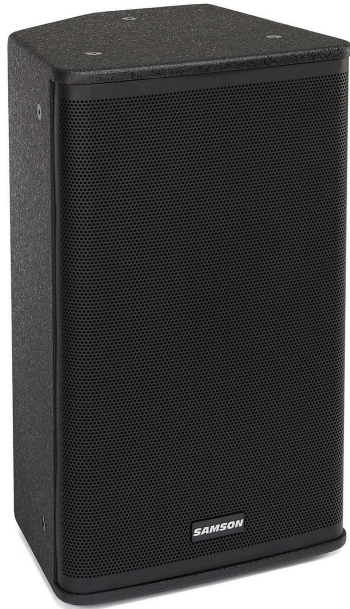

RSX112

2-Way Passive Loudspeaker

Integrated carry handle

Samson's RSX112 is a high performance, 2-way passive loudspeaker ideal for sound professionals and performers looking for serious output and precision sound quality from their PA setup. Perfect for gigging musicians, houses of worship and performance venues of varying sizes, the RSX112 offers professional sound in a versatile cabinet that is ideal for both road and installation applications.

Handling 300 watts AES and 1,200 watts Peak of power at 8 ohms, the RSX112 is well-suited for small to medium-sized PA systems. It features a heavy-duty, Celestion 12" low-frequency driver with 2.5" voice coil for an extended low frequency response of 65Hz–19kHz (± 3 dB). The speaker's detailed high frequency reproduction is created by a Celestion 1.75" PETP compression driver mounted in a 60° x 90° horn with a 1" exit. The result is brilliant, crystal-clear audio with precision control of the sound field. The RSX112 has dual Speakon® and 1/4" phone speaker inputs wired in parallel. This enables you to expand your PA system by directly connecting an extension speaker to the RSX112.

The RSX112's enclosure is constructed of solid 9-layer plywood and finished with a durable black, textured paint. Its black powder-coated, perforated steel grill ensures maximum protection against wear and tear. The speaker's rugged, roadworthy design also features a 1 3/8" pole mount receptacle and an integrated carry handle, making transportation of the cabinet a breeze. The RSX112 can also be used as a wedge monitor. And for situations that require permanent speaker installation, the RSX112 is furnished with twelve M10 (10mm) fly points.