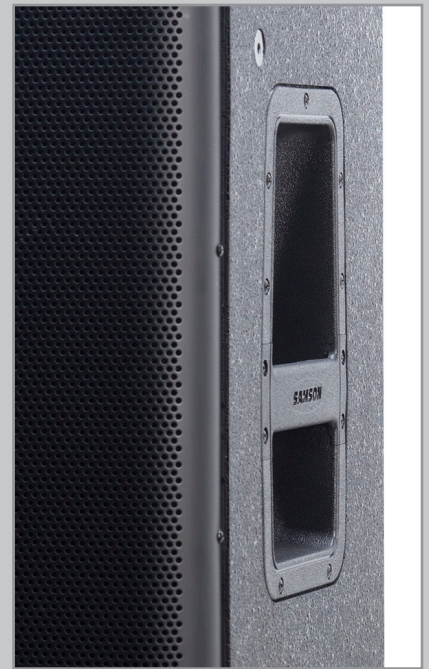

RSX112

2-Way Passive Loudspeaker

Integrated carry handle

Samson's RSX112 is a high performance, 2-way passive loudspeaker ideal for sound professionals and performers looking for serious output and precision sound quality from their PA setup. Perfect for gigging musicians, houses of worship and performance venues of varying sizes, the RSX112 offers professional sound in a versatile cabinet that is ideal for both road and installation applications.

Handling 300 watts AES and 1,200 watts Peak of power at 8 ohms, the RSX112 is well-suited for small to medium-sized PA systems. It features a heavy-duty, Celestion 12" low-frequency driver with 2.5" voice coil for an extended low frequency response of 65Hz–19kHz (± 3 dB). The speaker's detailed high frequency reproduction is created by a Celestion 1.75" PETP compression driver mounted in a 60° x 90° horn with a 1" exit. The result is brilliant, crystal-clear audio with precision control of the sound field. The RSX112 has dual Speakon® and 1/4" phone speaker inputs wired in parallel. This enables you to expand your PA system by directly connecting an extension speaker to the RSX112.

The RSX112's enclosure is constructed of solid 9-layer plywood and finished with a durable black, textured paint. Its black powder-coated, perforated steel grill ensures maximum protection against wear and tear. The speaker's rugged, roadworthy design also features a 1 3/8" pole mount receptacle and an integrated carry handle, making transportation of the cabinet a breeze. The RSX112 can also be used as a wedge monitor. And for situations that require permanent speaker installation, the RSX112 is furnished with twelve M10 (10mm) fly points.