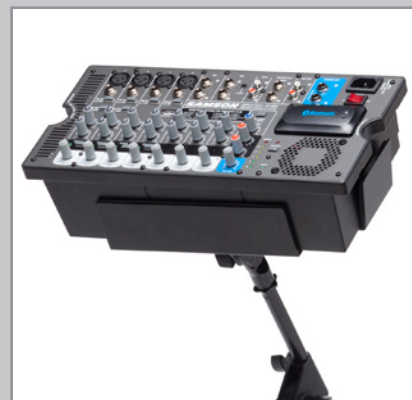

SMS

Mixer Stand Holders

The SMS Mixer Stands are ideal accessories for Samson's Expedition Series Portable PAs. Available in three models (SMS150, SMS308, SMS1000), the SMS stands are custom-designed to the corresponding mixers of Samson's Expedition XP150, XP308i/XP800 and XP510i/XP1000 PA systems. Each model mounts to any standard microphone stand, allowing for custom placement of the mixer section of your PA. With solid metal design, the SMS stands are built to handle heavy and constant use. Samson's SMS Mixer Stands provide exceptional convenience to PA users everywhere, allowing for audio level adjustments to be made without interrupting ongoing performances.

FEATURES

- Custom-designed for Samson Expedition Series Portable PAs (XP150, XP308i/XP800, XP510i/XP1000)
- Available in three models (SMS150, SMS308, SMS1000)
- Mount to standard microphone stands for custom placement of mixers
- Solid metal construction

SMS1000 with Expedition XP1000 mixer

SMS150

UPC	809164016748
SKU	SASMS150
HEIGHT	5.25"
WIDTH	8.25"
DEPTH	6"
WEIGHT	1.75lb

SMS308

UPC	809164016755
SKU	SASMS308
HEIGHT	5"
WIDTH	11"
DEPTH	6.75"
WEIGHT	2.65lb

SMS1000

UPC	809164016762
SKU	SASMS1000
HEIGHT	5.5"
WIDTH	12.75"
DEPTH	7.5"
WEIGHT	3.25lb

* DIMENSIONS AND WEIGHTS BOXED

** MASTER CARRON QUANTITY (ALL): 6

SAMSON®