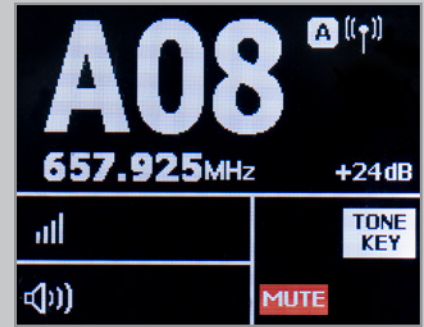

#### SYNTH 7 EARSET SYSTEM

- Premium UHF wireless system
- Rugged all-metal construction on receiver and transmitter
- 1/4" audio cable, AC adapter and rackmount kit included

#### UR7 WIRELESS RECEIVER

- Multifunctional full-color LCD
- 100 available channels across a 24MHz band
- Up to 20 systems can be operated simultaneously (region dependent)
- Auto frequency spectrum analyzer
- IR set automatically links with transmitter
- Lock setting for uninterrupted performance
- Selectable Squelch control (Low, Mid, High)