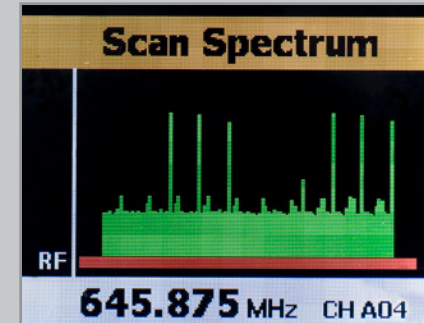

#### UR7 WIRELESS RECEIVER

- Multifunctional full-color LCD
- 100 available channels across a 24MHz band
- Up to 20 systems can be operated simultaneously (region dependent)
- Auto frequency spectrum analyzer
- IR set automatically links with transmitter
- Lock setting for uninterrupted performance
- Selectable Squelch control (Low, Mid, High)

Multifunctional display

Customizable setup

100 channel options

Spectrum analyzer