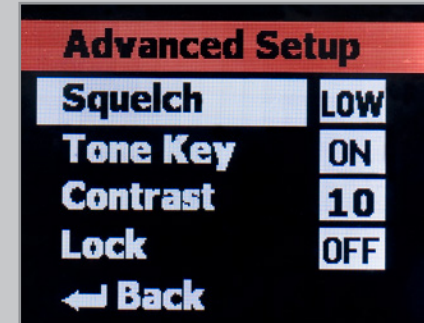

#### UB7 BELTPACK TRANSMITTER

- SE10 Earset Microphone with Miniature Condenser Capsule, moisture-resistant design and locking connector
- LCD indicates battery level and operating channel
- Offers up to 15 hours of battery life using two AA batteries
- 300' operating range

#### UR7 WIRELESS RECEIVER

- Multifunctional full-color LCD
- 100 available channels across a 24MHz band
- Up to 20 systems can be operated simultaneously (region dependent)
- Auto frequency spectrum analyzer
- IR set automatically links with transmitter
- Lock setting for uninterrupted performance
- Selectable Squelch control (Low, Mid, High)

Multifunctional display

Customizable setup

100 channel options

Spectrum analyzer