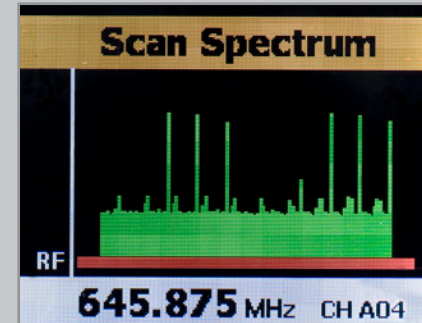

- Multifunctional full-color LCD
- 100 available channels across a 24MHz band
- Up to 20 systems can be operated simultaneously (region dependent)
- Auto frequency spectrum analyzer
- IR set automatically links with transmitter
- Lock setting for uninterrupted performance
- Selectable Squelch control (Low, Mid, High)

PRODUCT INFORMATION

2015

©2015 Samson. Preliminary Literature. All product descriptions and specs subject to change.

Multifunctional display

Customizable setup

100 channel options

Spectrum analyzer

SYNTH 7 GUITAR