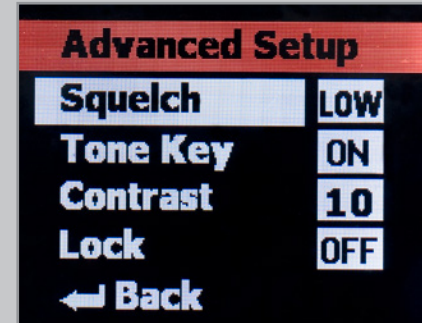

- GC32 Guitar Cable with locking connector
- LCD indicates battery level and operating channel
- Offers up to 15 hours of battery life using two AA batteries
- 300' operating range

UR7 WIRELESS RECEIVER

- Multifunctional full-color LCD
- 100 available channels across a 24MHz band
- Up to 20 systems can be operated simultaneously (region dependent)
- Auto frequency spectrum analyzer
- IR set automatically links with transmitter
- Lock setting for uninterrupted performance
- Selectable Squelch control (Low, Mid, High)

PRODUCT INFORMATION

2015

©2015 Samson. Preliminary Literature. All product descriptions and specs subject to change.

Multifunctional display

Customizable setup

100 channel options

Spectrum analyzer

SYNTH 7 GUITAR