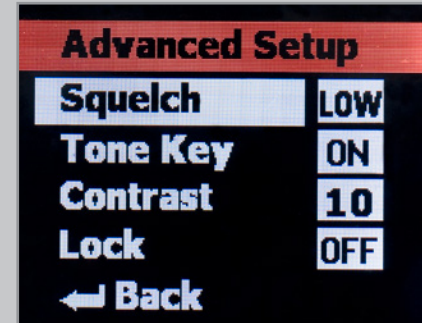

- Q8 Professional Dynamic Microphone capsule
- LCD indicates battery level and operating channel
- Offers up to 15 hours of battery life using two AA batteries
- 300' operating range

UR7 WIRELESS RECEIVER

- Multifunctional full-color LCD
- 100 available channels across a 24MHz band
- Up to 20 systems can be operated simultaneously (region dependent)
- Auto frequency spectrum analyzer
- IR set automatically links with transmitter
- Lock setting for uninterrupted performance
- Selectable Squelch control (Low, Mid, High)

PRODUCT INFORMATION

2015

©2015 Samson. Preliminary Literature. All product descriptions and specs subject to change.

Multifunctional display

Customizable setup

100 channel options

Spectrum analyzer

SYNTH 7 HANDHELD