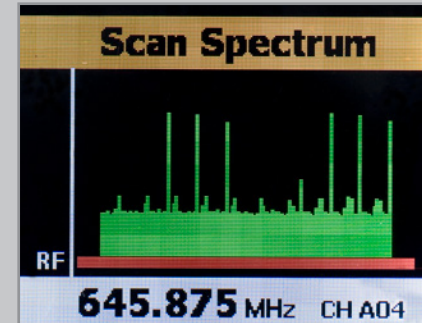

- Multifunctional full-color LCD
- 100 available channels across a 24MHz band
- Up to 20 systems can be operated simultaneously (region dependent)
- Auto frequency spectrum analyzer
- IR set automatically links with transmitter
- Lock setting for uninterrupted performance
- Selectable Squelch control (Low, Mid, High)

PRODUCT INFORMATION

2015

©2015 Samson. Preliminary Literature. All product descriptions and specs subject to change.

Multifunctional display

Customizable setup

100 channel options

Spectrum analyzer

SYNTH 7 HANDHELD