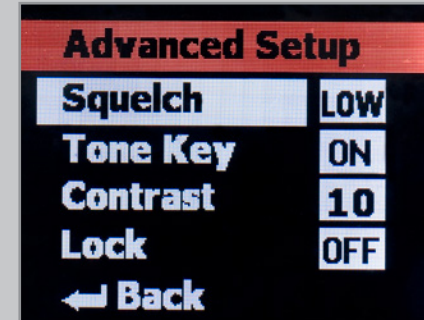

Customizable setup