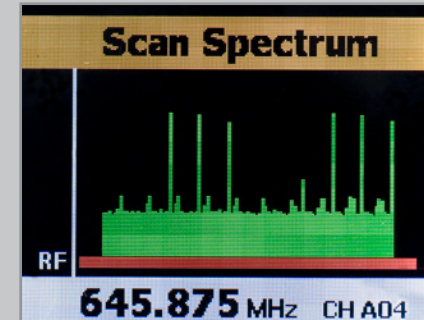

UR7 WIRELESS RECEIVER

- Multifunctional full-color LCD
- 100 available channels across a 24MHz band
- Up to 20 systems can be operated simultaneously (region dependent)
- Auto frequency spectrum analyzer
- IR set automatically links with transmitter
- Lock setting for uninterrupted performance
- Selectable Squelch control (Low, Mid, High)

Multifunctional display

Customizable setup

100 channel options

Spectrum analyzer

SYNTH 7 HEADSET

UPC.....809164213781, 809164214106
 SKU.....SWS7SBQV-C, SWS7SBQV-I
 HEIGHT.....12"
 WIDTH.....15.75"
 DEPTH.....3.5"
 WEIGHT.....5.5lb
 MASTER CARTON QUANTITY: 8