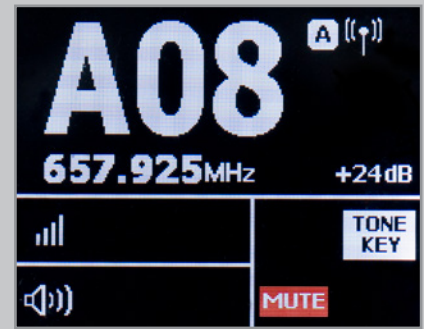

- QV Headset Microphone with hypercardioid pickup pattern, excellent feedback rejection and locking connector
- LCD indicates battery level and operating channel
- Offers up to 15 hours of battery life using two AA batteries
- 300' operating range

UR7 WIRELESS RECEIVER

- Multifunctional full-color LCD
- 100 available channels across a 24MHz band
- Up to 20 systems can be operated simultaneously (region dependent)
- Auto frequency spectrum analyzer
- IR set automatically links with transmitter
- Lock setting for uninterrupted performance
- Selectable Squelch control (Low, Mid, High)